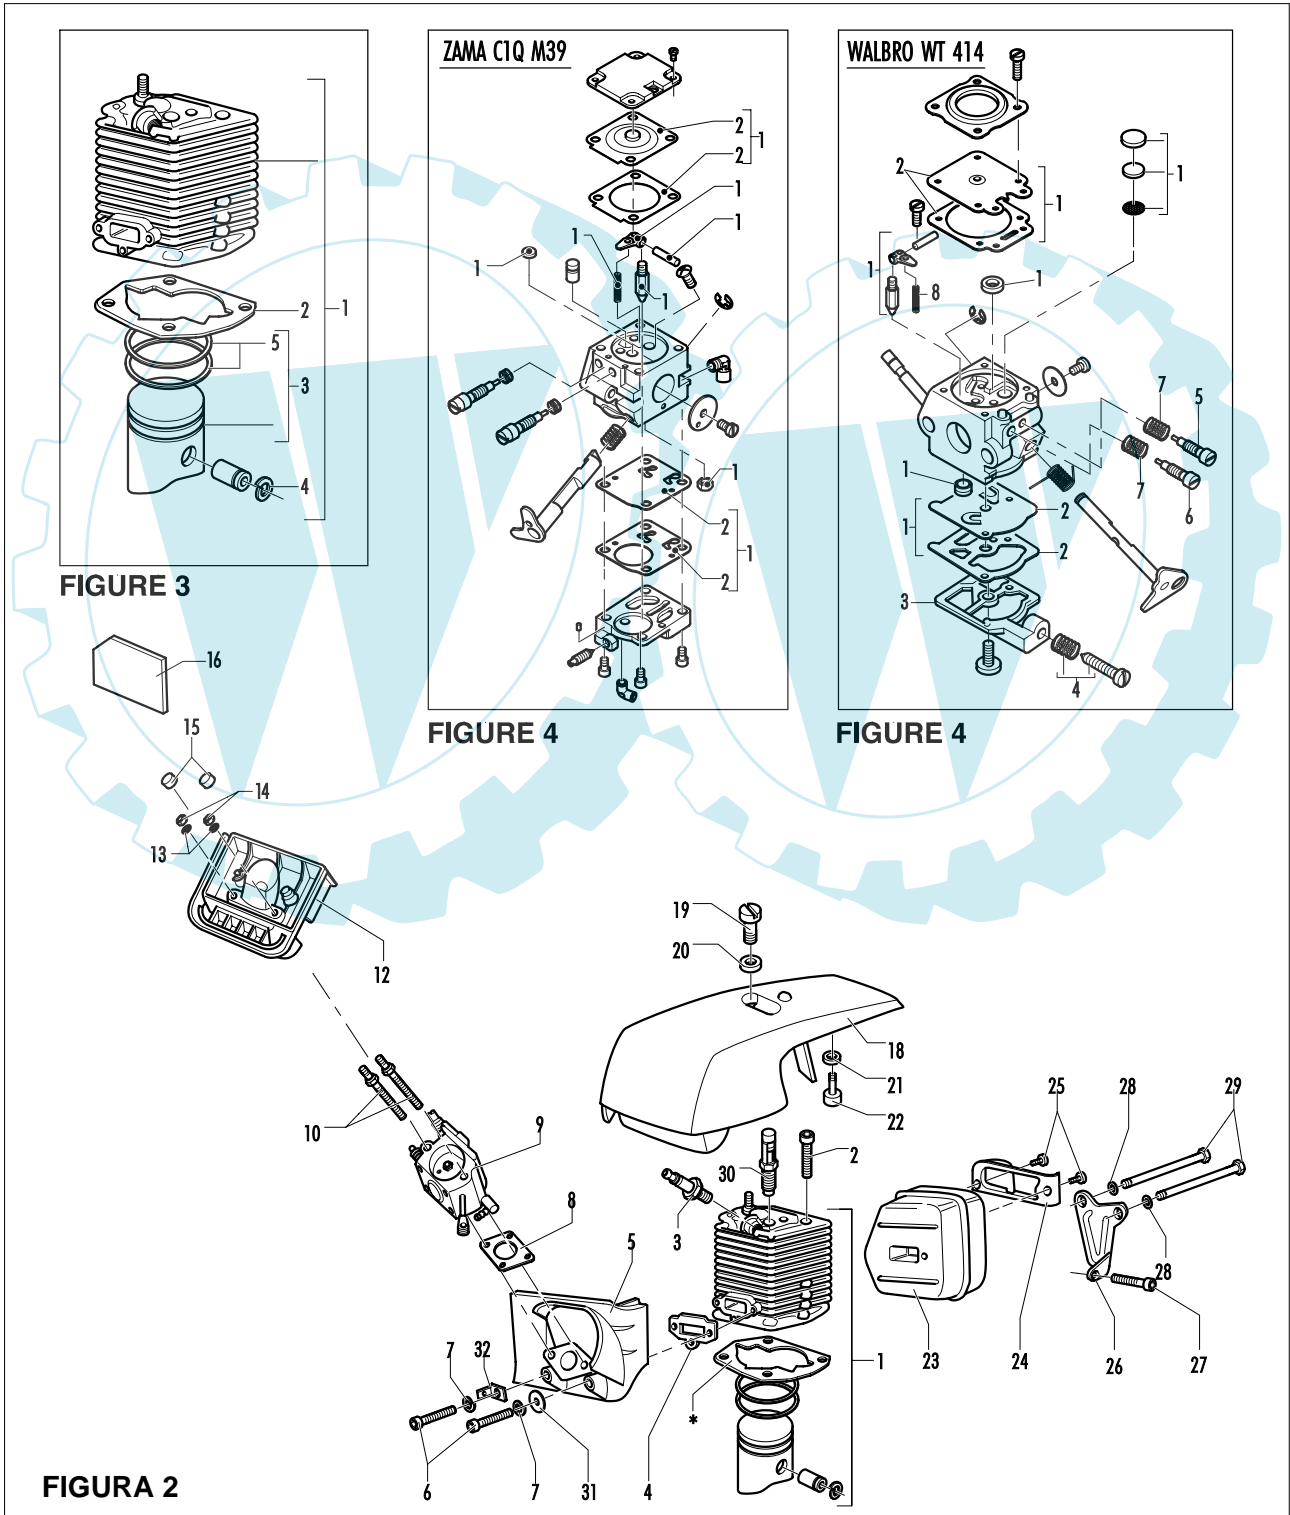

brand	PARTNER

date	FEB/03	SHEET 3/6

Model	Prefix
P 538E 18"	01

Product number
953900231