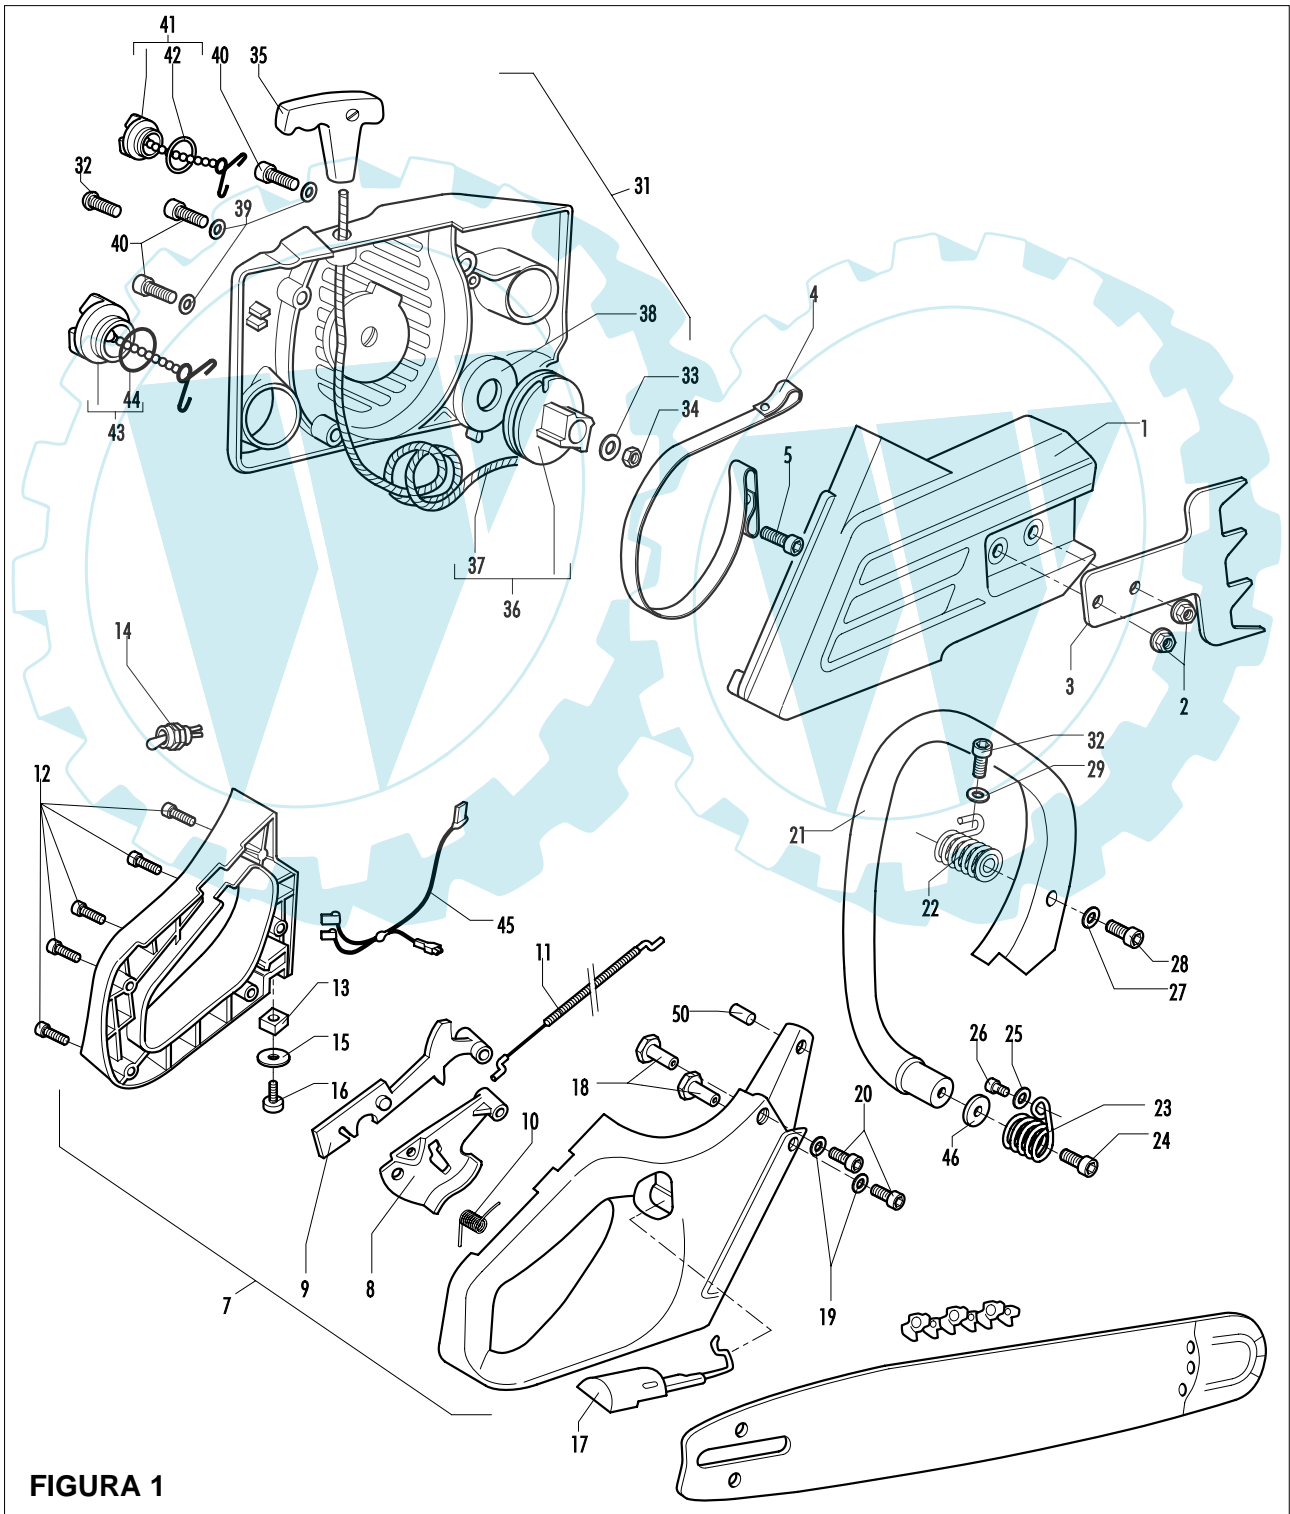

brand	PARTNER

date	FEB/03	SHEET 1/6

Model	Prefix
P 538E 18"	01

Product number
953900231

FIGURA 1