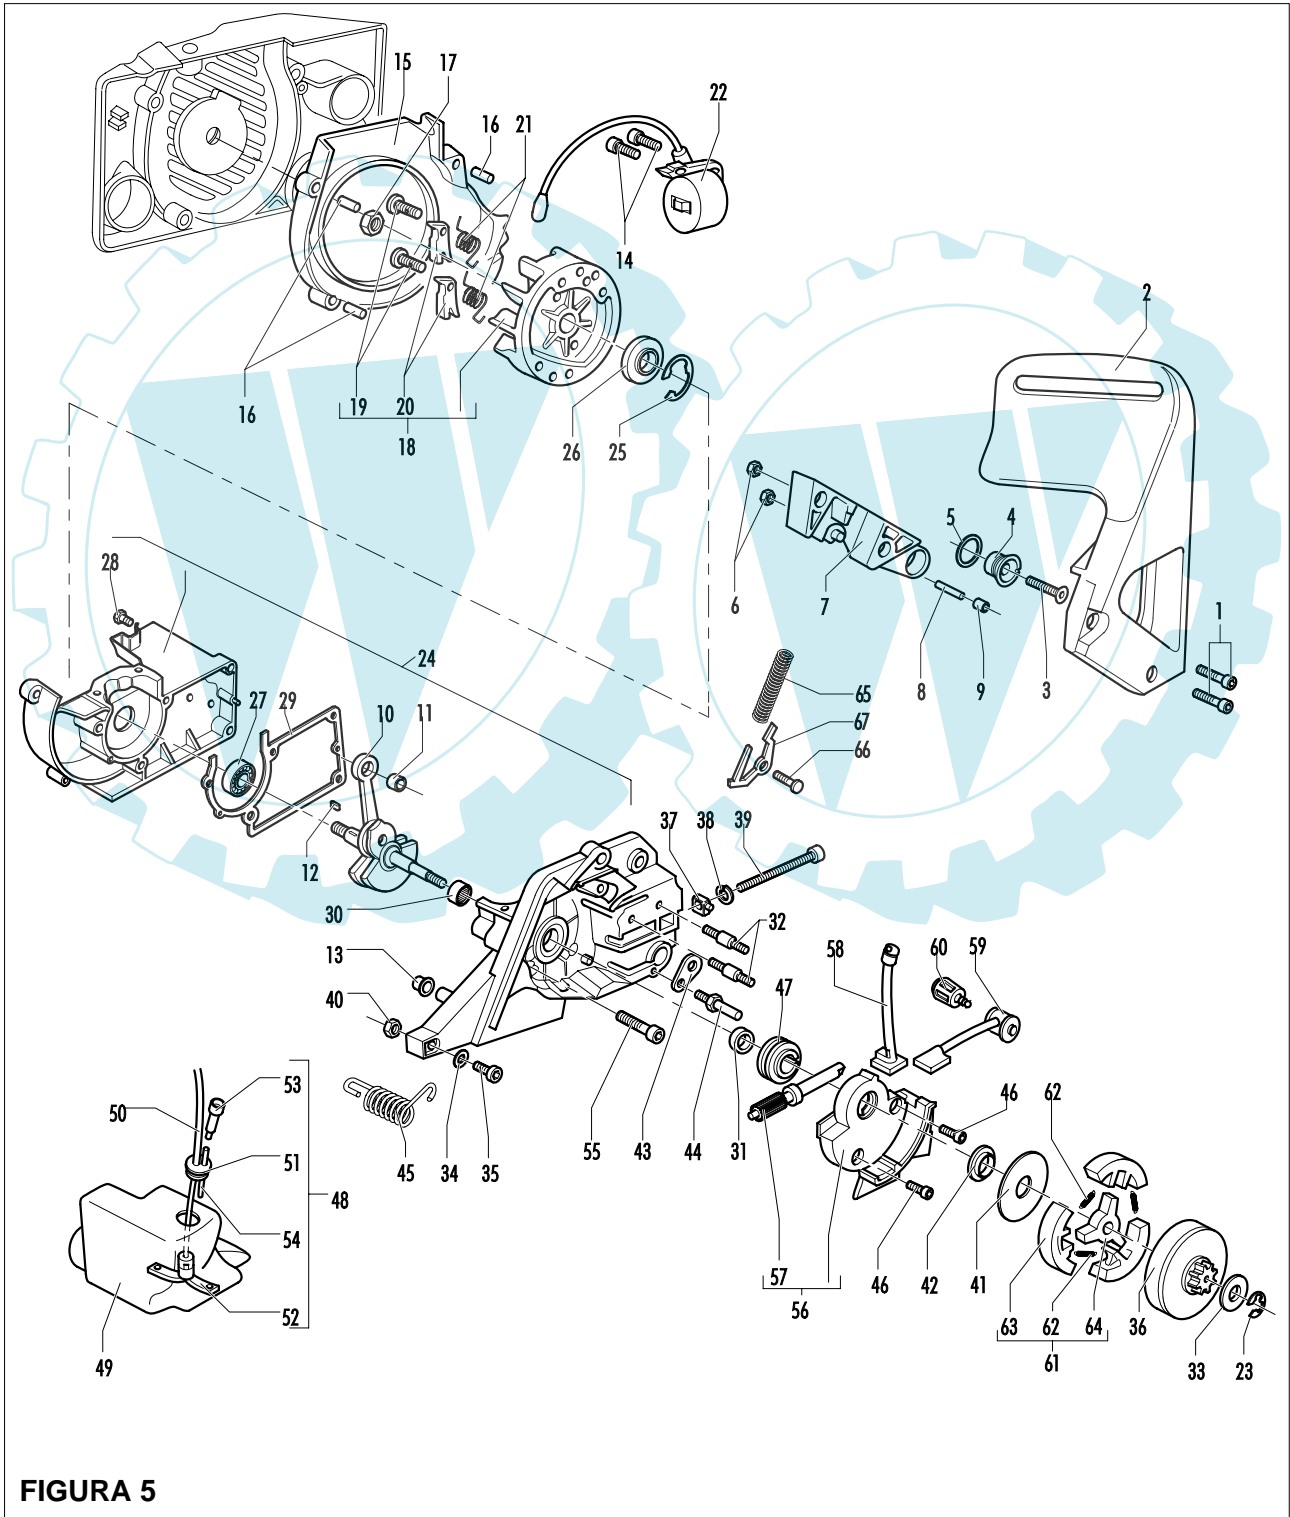

brand	PARTNER

date	FEB/03	SHEET 5/6

Model	Prefix
P 538E 18"	01

Product number
953900231